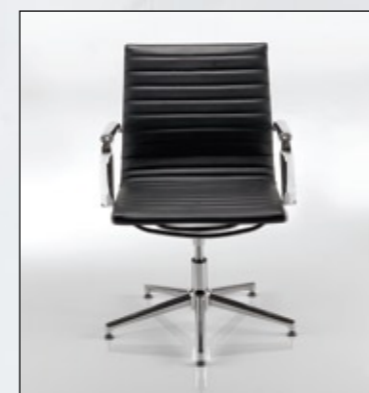

The Aria A range is now available with a memory return swivel option, this enables the chair to return to its original position when not in use.

Standard Features

Knee tilt mechanism with:
Multi position lock and anti-kick brake
Variable tension adjustment
Chrome armrests
Leather arm sleeves
Chrome base
Soft castors

Optional Features

Glides
Memory return swivel option
(without height adjustment)

MODELS SHOWN: AH1 · AM2 · AMCA

AM3 (memory return swivel chair)

ARIA C

Aria C

The Aria C chairs are an ideal solution for managerial, executive and boardroom areas.

Featuring the classic and timeless lines of the A range, the Aria C range also benefits from the addition of soft padded cushioning which users will find beneficial for prolonged periods of seating.

The Aria C range is now available in a memory return swivel option, this enables the chair to return to its original position when not in use.

Standard Features

- Knee tilt mechanism with:
 - Multi position lock and anti-kick brake
 - Variable tension adjustment
- Chrome armrests
- Leather arm sleeves
- Chrome base
- Soft castors

Optional Features