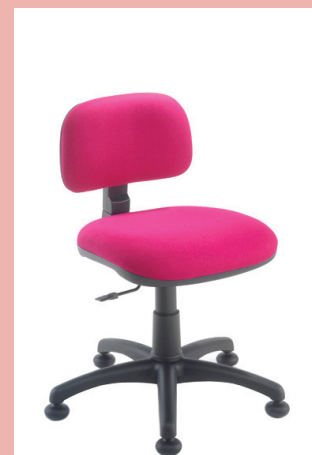

TAMPER PROOF STUDENT CHAIR

TPH

TPM

The Student Chair has been specifically designed and tailored to suit all school ages, incorporating:-

- Full tamper proof fittings.
- Wide choice of fabrics to compliment any classroom.
- 3 back height options (small, medium and high).
- Gas lift options for 5-10 years, and 11-16.
- Height adjustable using gas lift on lever.
- Optional glides available.
- Economy option to suit most budgets.

TPM

TPS-G (Small back with optional glides)