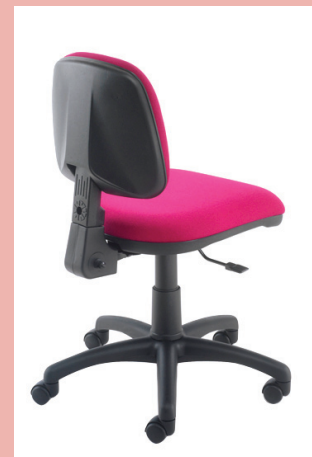

TAMPER PROOF STUDENT CHAIR

TPH

TPM

The Student Chair has been specifically designed and tailored to suit all school ages, incorporating:-

- Full tamper proof fittings.
- Wide choice of fabrics to compliment any classroom.
- 3 back height options (small, medium and high).
- Gas lift options for 5-10 years, and 11-16.
- Height adjustable using gas lift on lever.
- Optional glides available.
- Economy option to suit most budgets.

TPM

TPS-G (Small back with optional glides)