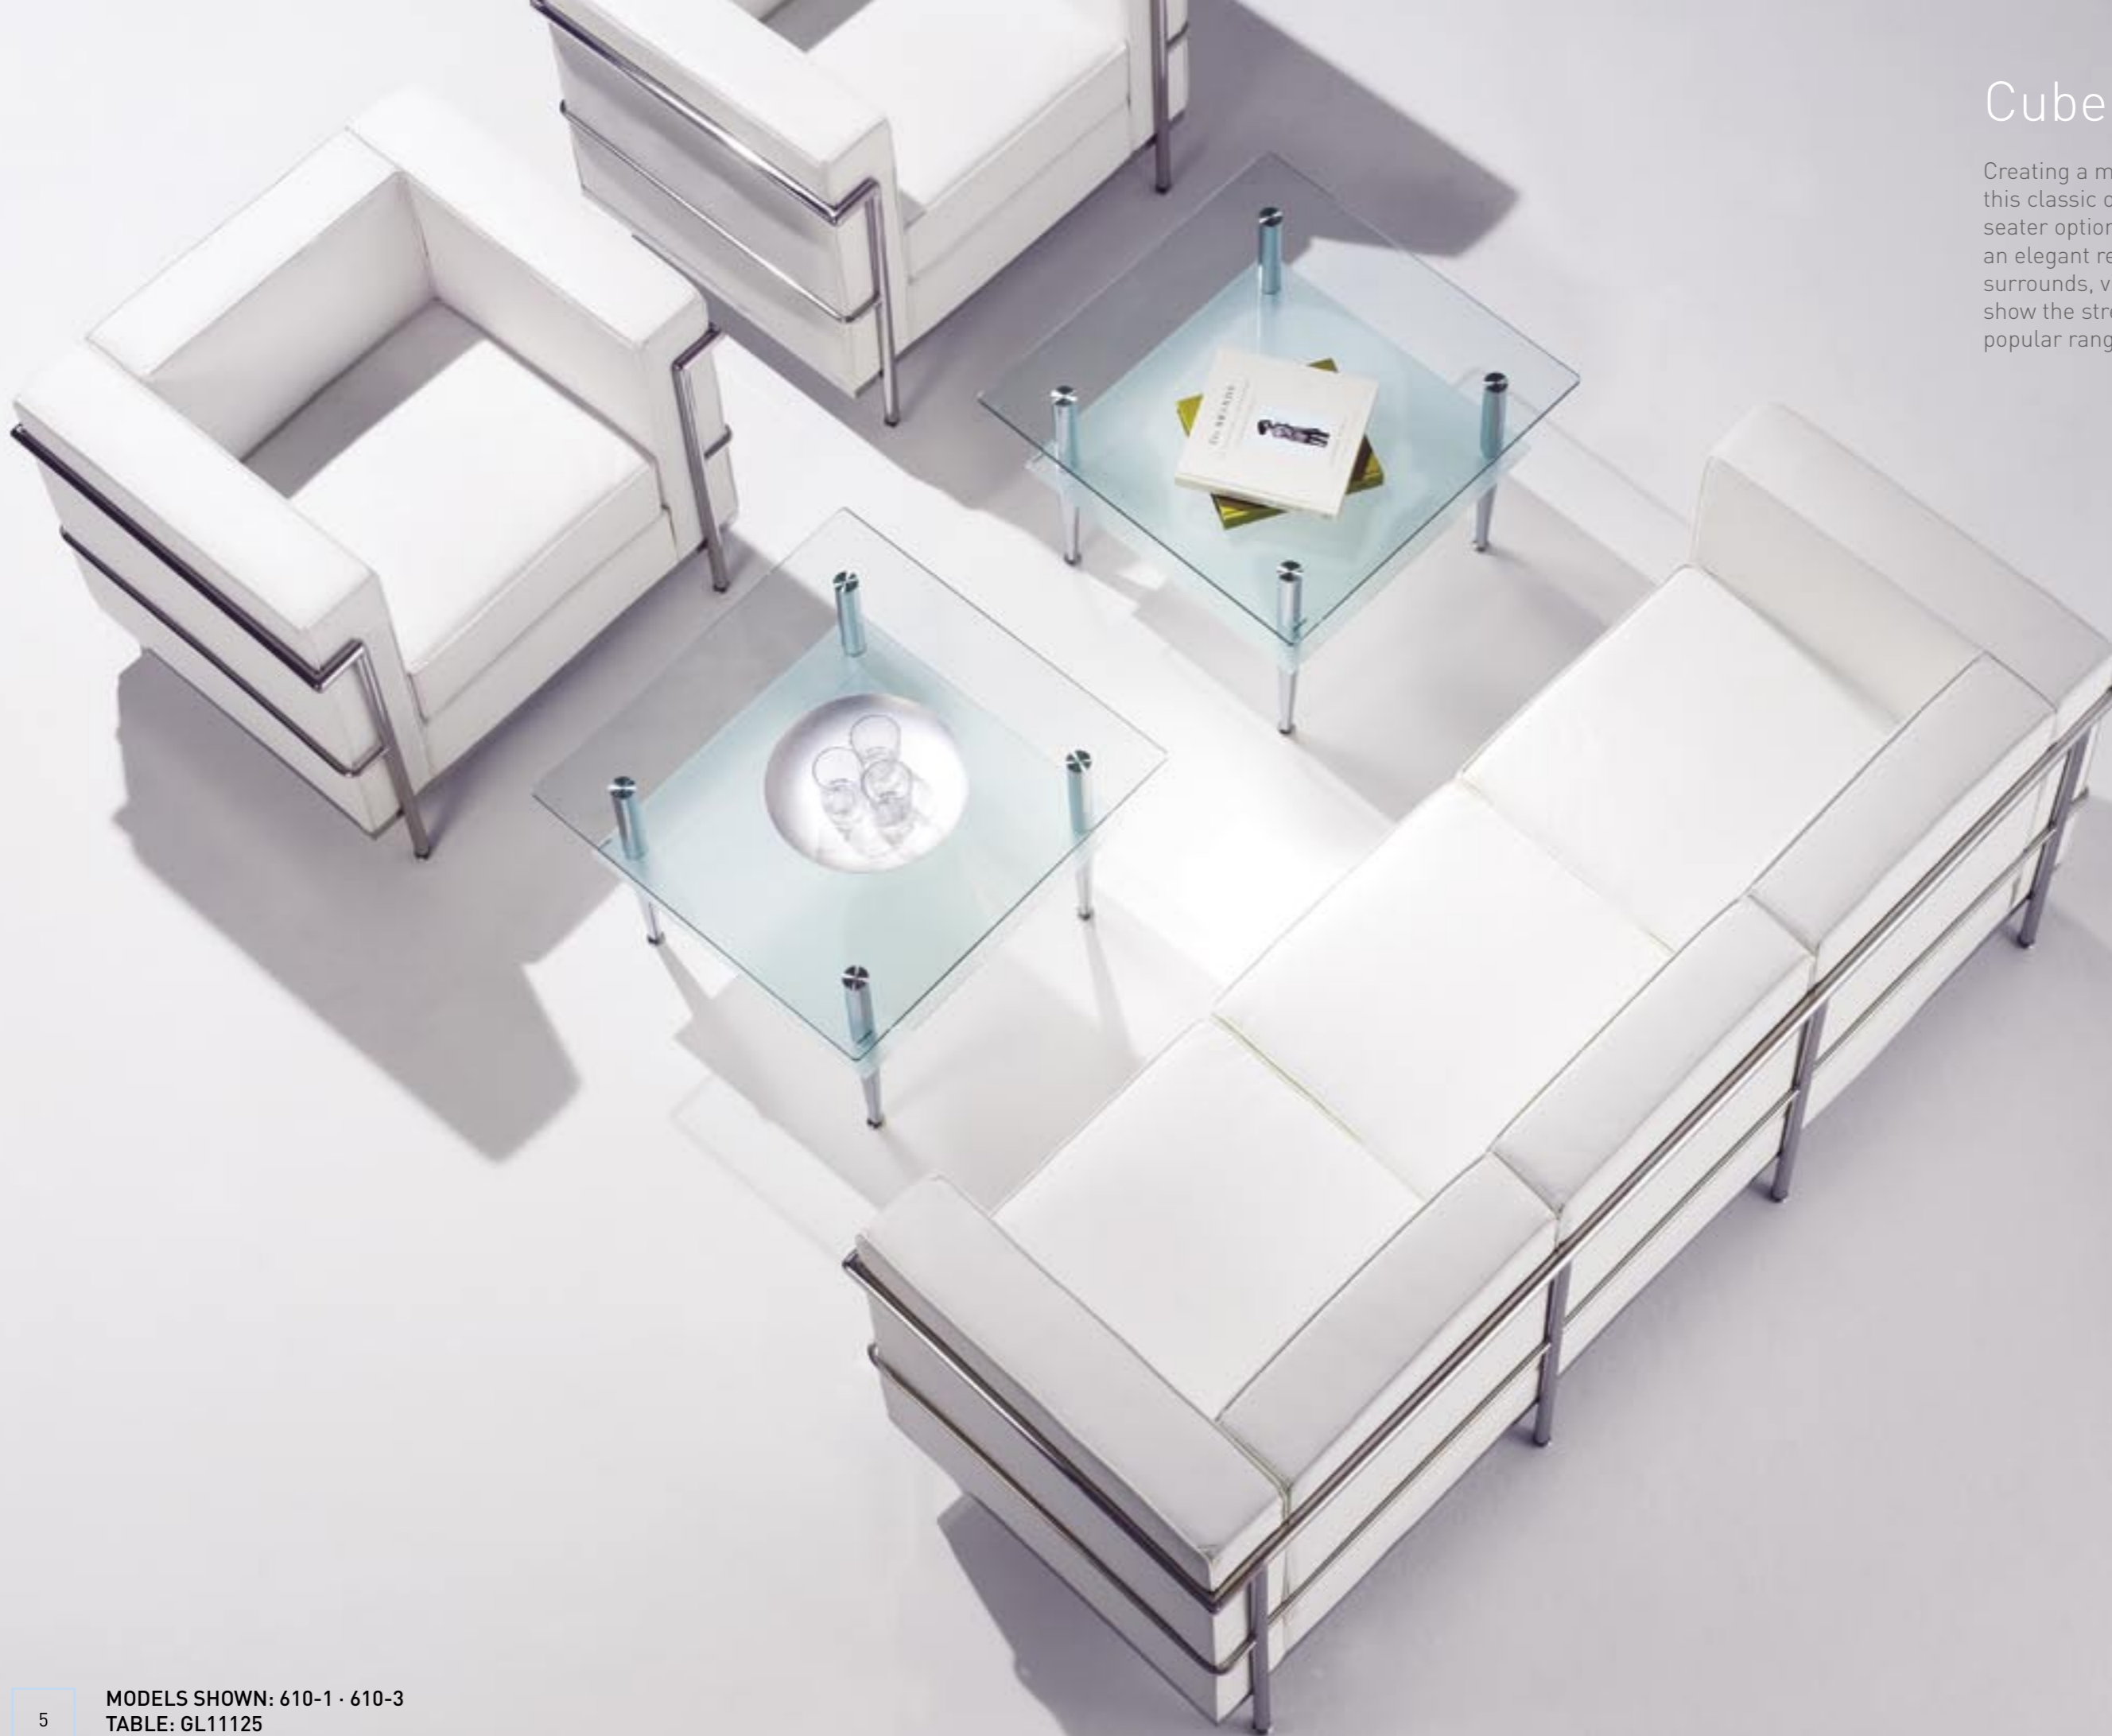

## Cube

Creating a modern presence with this classic one, two and three seater option. The Cube offers an elegant retro image. Chrome surrounds, visible from every angle, show the strength and quality of this popular range.